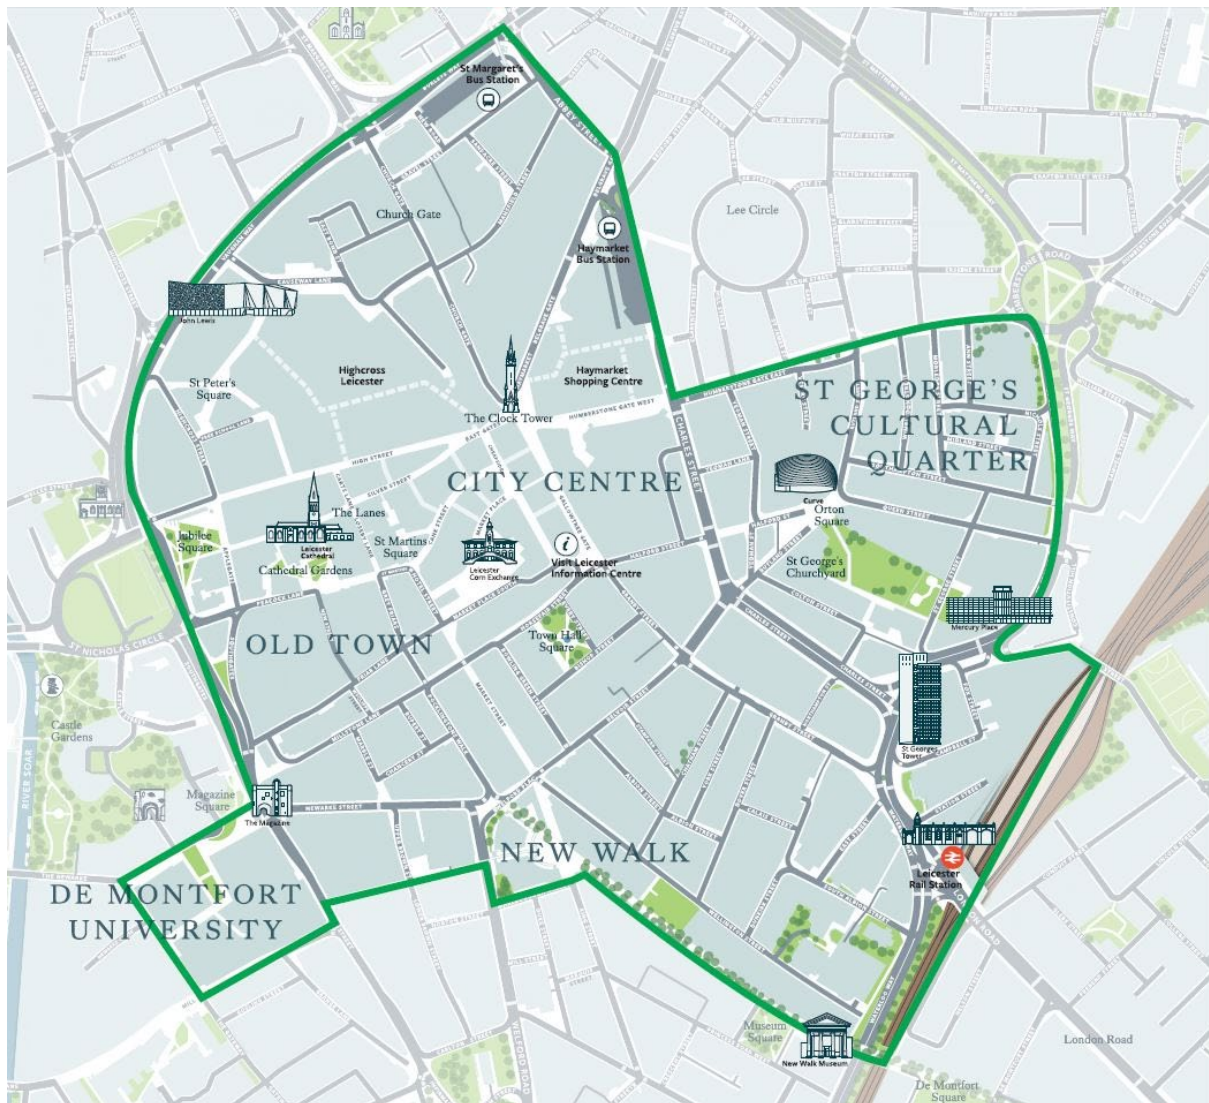

List of streets in the BID Leicester area:

Abbey Street, Albion Street, Ann Street, Applegate, Bath House Lane, Belgrave Gate, Belvoir Street, Berridge Street, Bishop Street, Blake Street, Blake Walk, Bowling Green Street, Burleys Way, Burton Street, Butt Close Lane, Campbell Street, Cank Street, Careys Close, Carts Lane, Calais Hill, Calais Street, Causeway Lane, Chancery Street, Charles Mall, Charles Street, Chatham Street, Cheapside, Church Gate, Church Street, Clock Tower Mall, Colton Square, Colton Street, Coronation Place, Darker Street, Dover Street, Dunkirk Street, East Bond Street, East Gates, East Street, Every Street, Fox Lane, Fox Street, Free Lane, Freeschool Lane, Friar Lane, Gallowtree Gate, Garrick Walk, Granby Place, Granby Street, Gravel Street, Grey Friars, Guildhall Lane, Halford Street, Haymarket, High Street, Highcross Lane, Highcross Street, Horsefair Street, Hotel Street, Humberstone Gate, Humberstone Mall, Humberstone Road, Kemble Gallery, Kemble Square, Kildare Street, Kildare Walk, King Street, London Road, Loseby Lane, Lower Free Lane, Lower Hill Street, Malcolm Arcade, Mansfield Street, Marble Street, Market Place, Market Place Approach, Market Place South, Market Street, Marlborough Street, Midland Street, Millstone Lane, Morledge Street, New Street, New Walk, New Walk Place, Newarke Street, Northampton Street, Odeon Arcade, Park Street, Peacock Lane, Pocklington's Walk, Queen Street, Royal Arcade, Rupert Street, Rutland Street, Sandacre Street,

Shires, Shires Lane, Shires Walk, Short Street, Silver Arcade, Silver Street, Silver Walk, South Albion Street, Southampton Street, Southgates

St George Street, St Georges Way, St Martins, St Martins East, St Martins Square, St Martins Walk, St Martins West, St Nicholas Place, St Peters Lane, Stamford Street, Station Street, Swain Street, The Gateway